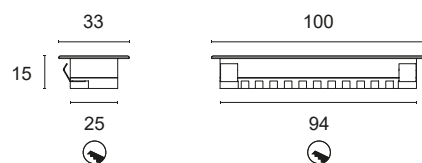

 **MADE IN ITALY**

BASIC CODES

L15P.WP

FINISHES

- 1 White
- 2 Matt black
- 5 Gloss aluminium
- 7 Brushed aluminium

LED COLOUR

- BN** 4000K
- BC** 3000K
- CC** 2700K

Code example: